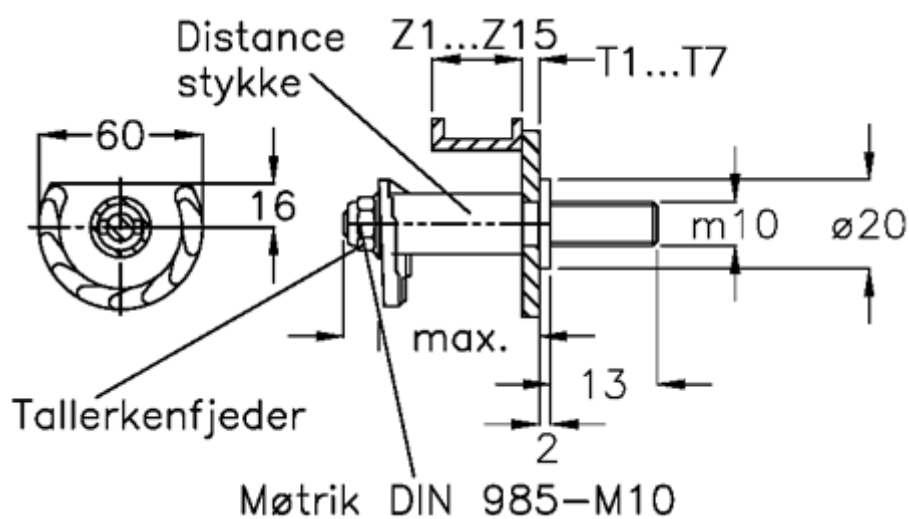

Data Sheet

Article number: 20895504

Description: E+G Door lock
GN 117-GB-T5-Z4

Measures

Cam thickness = 9-18